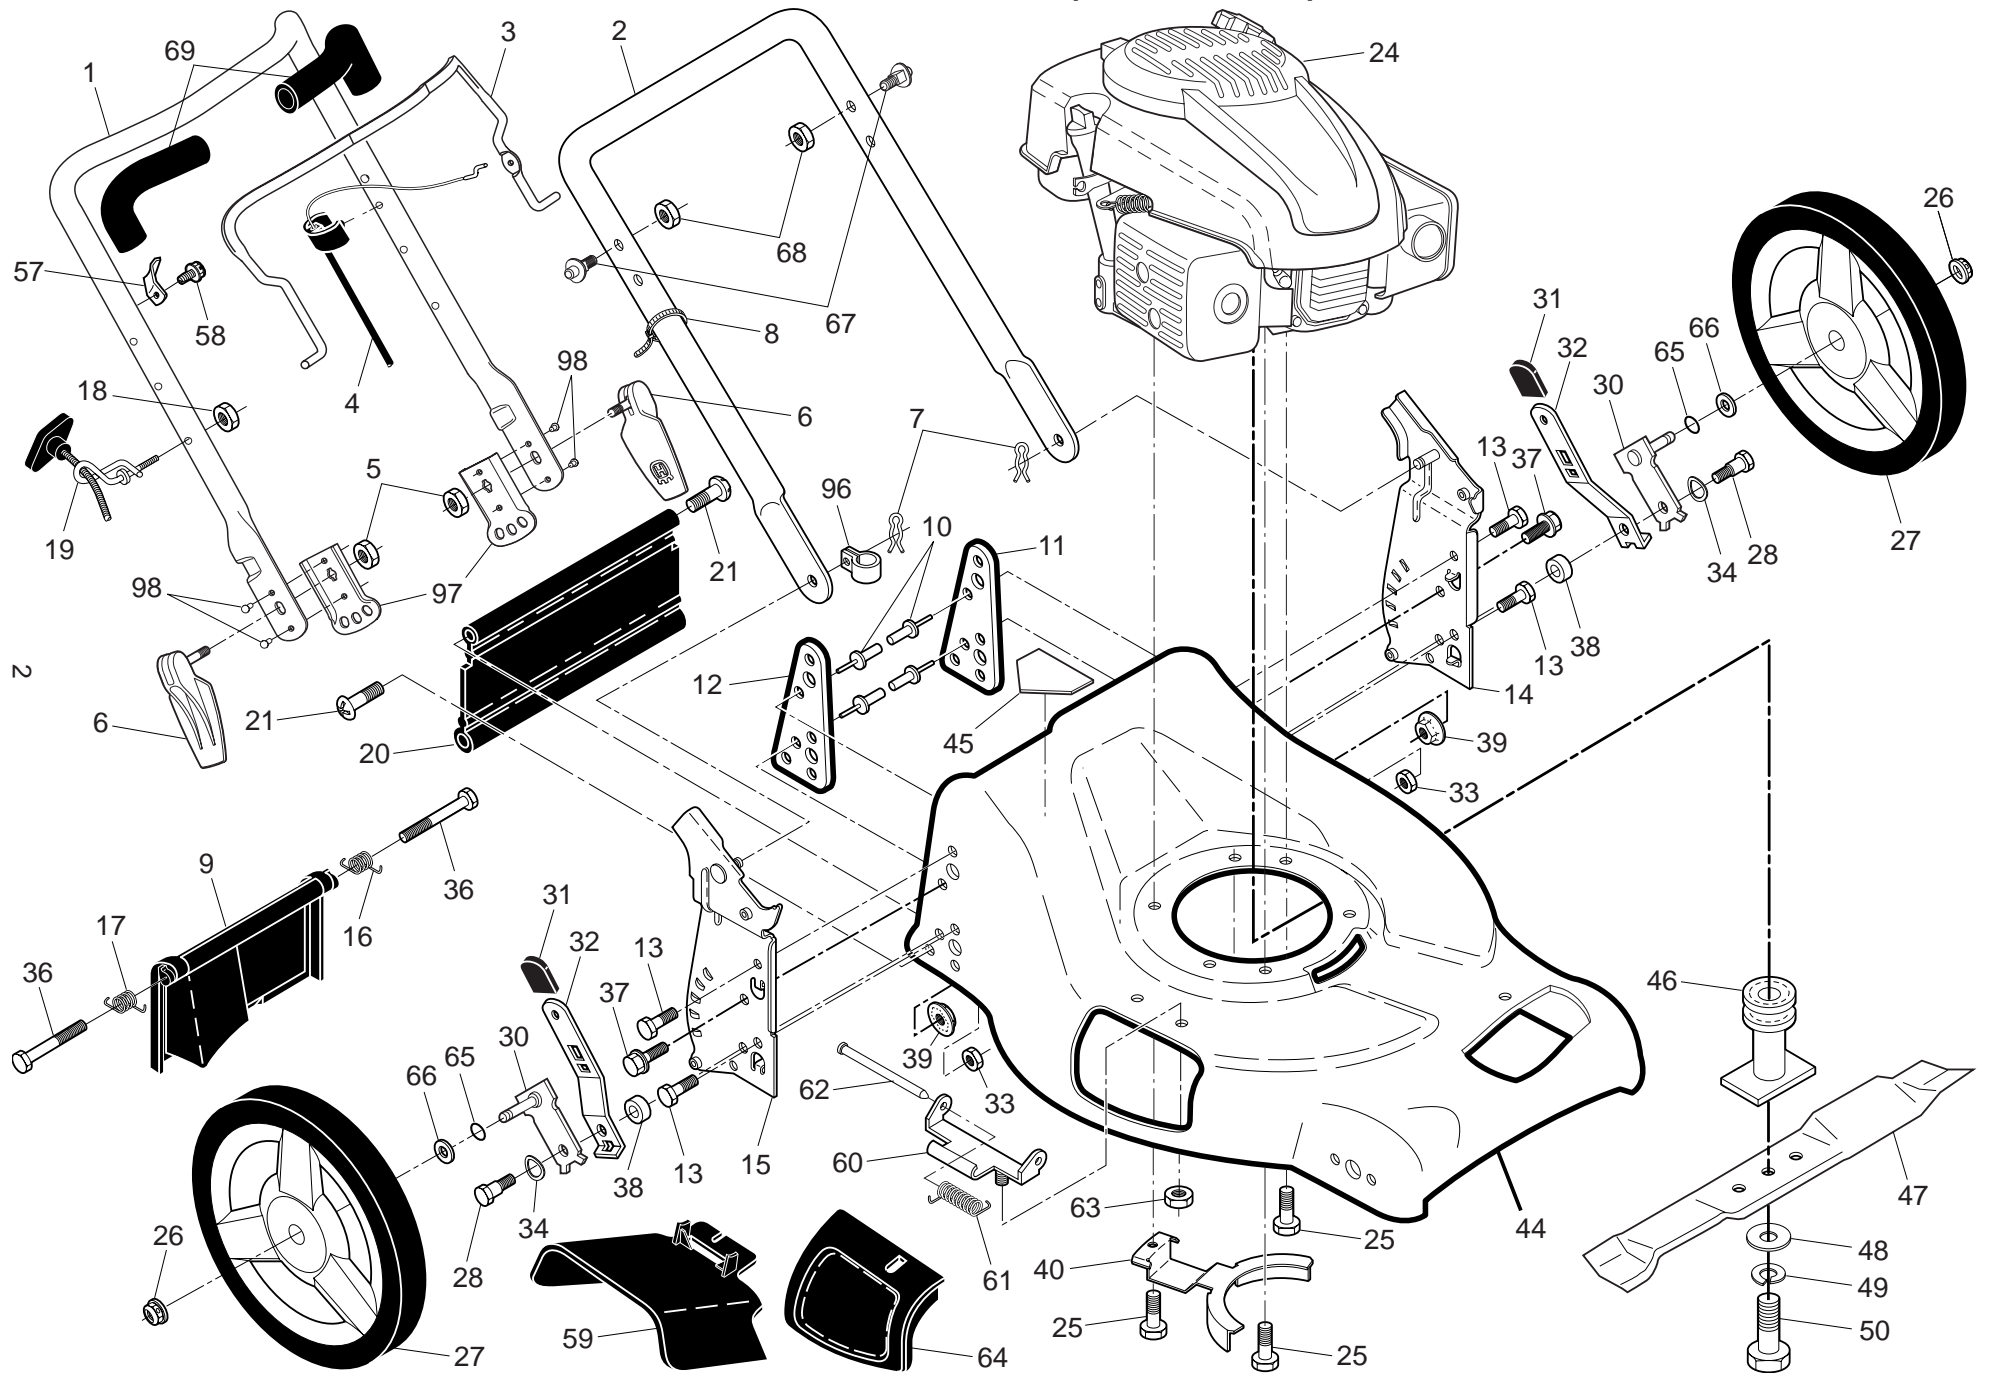

ROTARY LAWN MOWER - - MODEL NUMBER XT721F (96143005901) PRODUCT NUMBER 961 43 00-59

ROTARY LAWN MOWER - - MODEL NUMBER XT721F (96143005901) PRODUCT NUMBER 961 43 00-59

KEY NO.	PART NO.	DESCRIPTION	KEY NO.	PART NO.	DESCRIPTION
1	532 42 05-77	Upper Handle (Includes Foam Grip)	34	532 40 16-30	Washer, Curved, Cylindrical
2	532 43 38-96	Lower Handle	36	532 18 41-93	Bolt
3	532 42 68-12	Control Bar	37	874 78 05-12	Thread Cutting Screw w/Sems 5/16-18 x 3/4
4	532 43 50-54	Engine Zone Control Cable	38	532 40 16-29	Spacer
5	532 19 17-30	Locknut, Hex 1/4-20	39	532 15 53-77	Nut, Hex, Flanged 5/16-18
6	532 43 20-18	Handle Knob Assembly, Quick-Release	40	532 42 57-11	Belt Keeper
7	532 05 17-93	Hairpin Cotter	44	532 40 89-89	Lawn Mower Housing (Includes Key Numbers 10, 11, 12 and 45)
8	532 06 64-26	Wire Tie	45	532 40 47-63	Danger Decal
9	532 40 69-85	Rear Door Assembly	46	532 42 12-48	Blade Adapter / Pulley
10	532 12 84-15	Pop Rivet	47	532 40 67-12	Blade 21"
11	532 41 05-40	Support Bracket, LH	48	532 85 10-74	Hardened Washer
12	532 41 05-42	Support Bracket, RH	49	532 85 02-63	Helical Washer 3/8-24 x 1-3/8 Grade 8
13	817 06 04-10	Screw 1/4-20 x 5/8	50	532 85 10-84	Hex Head Machine Screw 3/8-24 x 1-3/8 Grade 8
14	532 43 45-50	Handle Bracket Assembly, LH	57	532 43 00-34	Upstop Bracket
15	532 43 45-49	Handle Bracket Assembly, RH	58	532 75 06-34	Screw
16	532 40 54-17	Spring, Rear Door, LH	59	532 18 55-82	Discharge Deflector
17	532 40 54-18	Spring, Rear Door, RH	60	532 17 57-35	Hinge Bracket Assembly
18	532 13 20-04	Locknut, Hex 1/4-20	61	532 19 30-00	Spring, Hinge
19	532 19 47-88	Rope Guide	62	532 17 56-50	Rod, Hinge
20	532 41 31-59	Rear Skirt	63	873 80 04-00	Locknut, Hex 1/4-20
21	532 08 86-52	Screw, Hinge	64	532 18 55-76	Mulcher Door
24	- - -	Engine, Kohler, Model Number XT173-3225-EA (For engine service and replacement parts, call Kohler Engines at 1-800-544-2444)	65	532 19 74-80	O-Ring
25	532 15 04-06	Hex Head Thread Rolling Screw 3/8-16 x 1-1/8	66	532 08 83-48	Washer, Flat
26	532 40 91-49	Hex Flange Nut	67	532 19 92-55	Stud
27	532 41 08-15	Wheel & Tire Assembly, Rear, 12"	68	532 75 11-53	Nut, Hex
28	532 40 16-38	Shoulder Bolt 5/16-18 x .33	69	532 18 27-48	Grip, Foam
30	532 41 31-41	Axle Arm Assembly, Rear	96	532 19 79-91	Clip, Cable
31	532 70 10-37	Selector Knob	97	532 41 35-34	Bracket, Adjuster
32	532 40 98-89	Selector Spring	98	532 19 96-97	Rivet
33	873 80 05-00	Nut, Hex 5/16-18	--	532 40 47-64	Decal, Warning (not shown)
			--	532 43 14-43	Operator's Manual, English / French

NOTE: All component dimensions given in U.S. inches. 1 inch = 25.4 mm. **IMPORTANT:** Use only Original Equipment Manufacturer (O.E.M.) replacement parts. Failure to do so could be hazardous, damage your lawn mower and void your warranty.