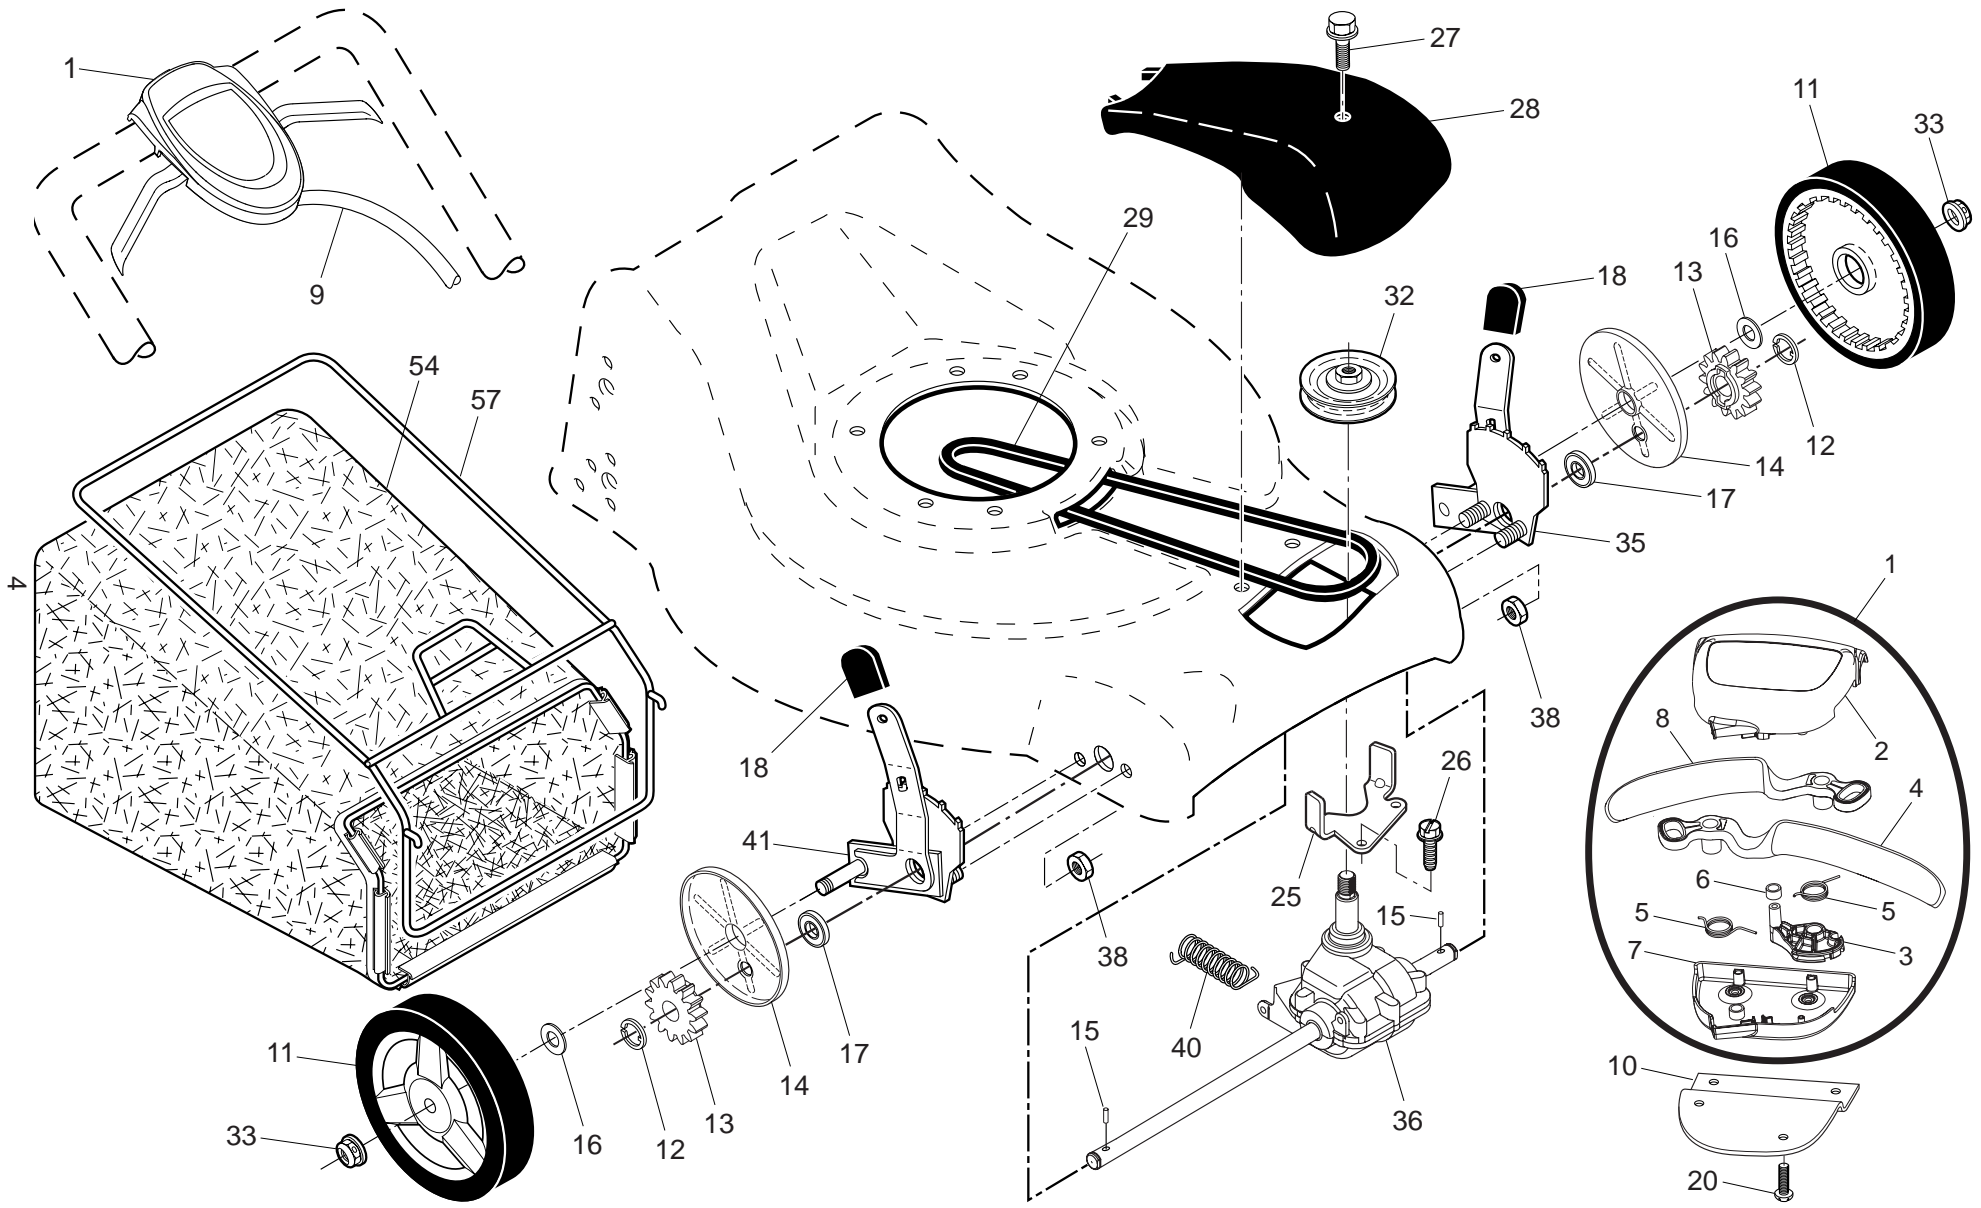

ROTARY LAWN MOWER - - MODEL NUMBER XT721F (96143005901) PRODUCT NUMBER 961 43 00-59

ROTARY LAWN MOWER - - MODEL NUMBER XT721F (96143005901) PRODUCT NUMBER 961 43 00-59

KEY NO.	PART NO.	DESCRIPTION	KEY NO.	PART NO.	DESCRIPTION
1	532 43 09-98	Drive Control Assembly	20	532 18 16-98	Screw
2	532 43 16-38	Cover, Drive Control, Upper	25	532 41 16-63	Belt Keeper
3	532 43 22-86	Cam	26	532 16 34-09	Screw, Hi-Lo Thread #12 x 5/8
4	532 43 30-87	Lever, Drive Control, LH	27	532 17 52-62	Screw, Pan Head, Self-Tapping #10-24 x 2-3/4
5	532 42 03-81	Spring	28	532 18 55-79	Drive Cover
6	532 43 22-73	Bushing	29	532 19 41-49	V-Belt
7	532 43 30-57	Cover, Drive Control, Lower	32	532 19 40-18	Pulley, Drive
8	532 43 29-77	Lever, Drive Control, RH	33	532 40 91-48	Locknut, Hex
9	532 43 16-51	Cable, Drive Control	35	532 42 42-01	Kit, Wheel Adjuster, LH (Includes Knob and Bearing)
10	532 43 27-90	Mounting Bracket, Drive Control	36	532 40 48-33	Gear Case Assembly, Complete
11	532 41 10-81	Wheel & Tire Assembly	38	873 80 04-00	Locknut 1/4-20
12	812 00 00-58	E-Ring	40	532 40 65-58	Spring
13	532 40 38-49	Pinion	41	532 42 42-00	Kit, Wheel Adjuster, RH (Includes Knob and Bearing)
14	532 18 94-03	Dust Cover	54	532 42 57-32	Grassbag
15	532 40 48-45	Pawl, Drive	57	532 41 19-50	Frame, Grassbag
16	532 06 77-25	Washer 1/2 x 1-1/2 x .134			
17	532 19 10-39	Bearing, Wheel Adjuster			
18	532 70 10-37	Selector Knob			

NOTE: All component dimensions given in U.S. inches. 1 inch = 25.4 mm. **IMPORTANT:** Use only Original Equipment Manufacturer (O.E.M.) replacement parts. Failure to do so could be hazardous, damage your lawn mower and void your warranty.